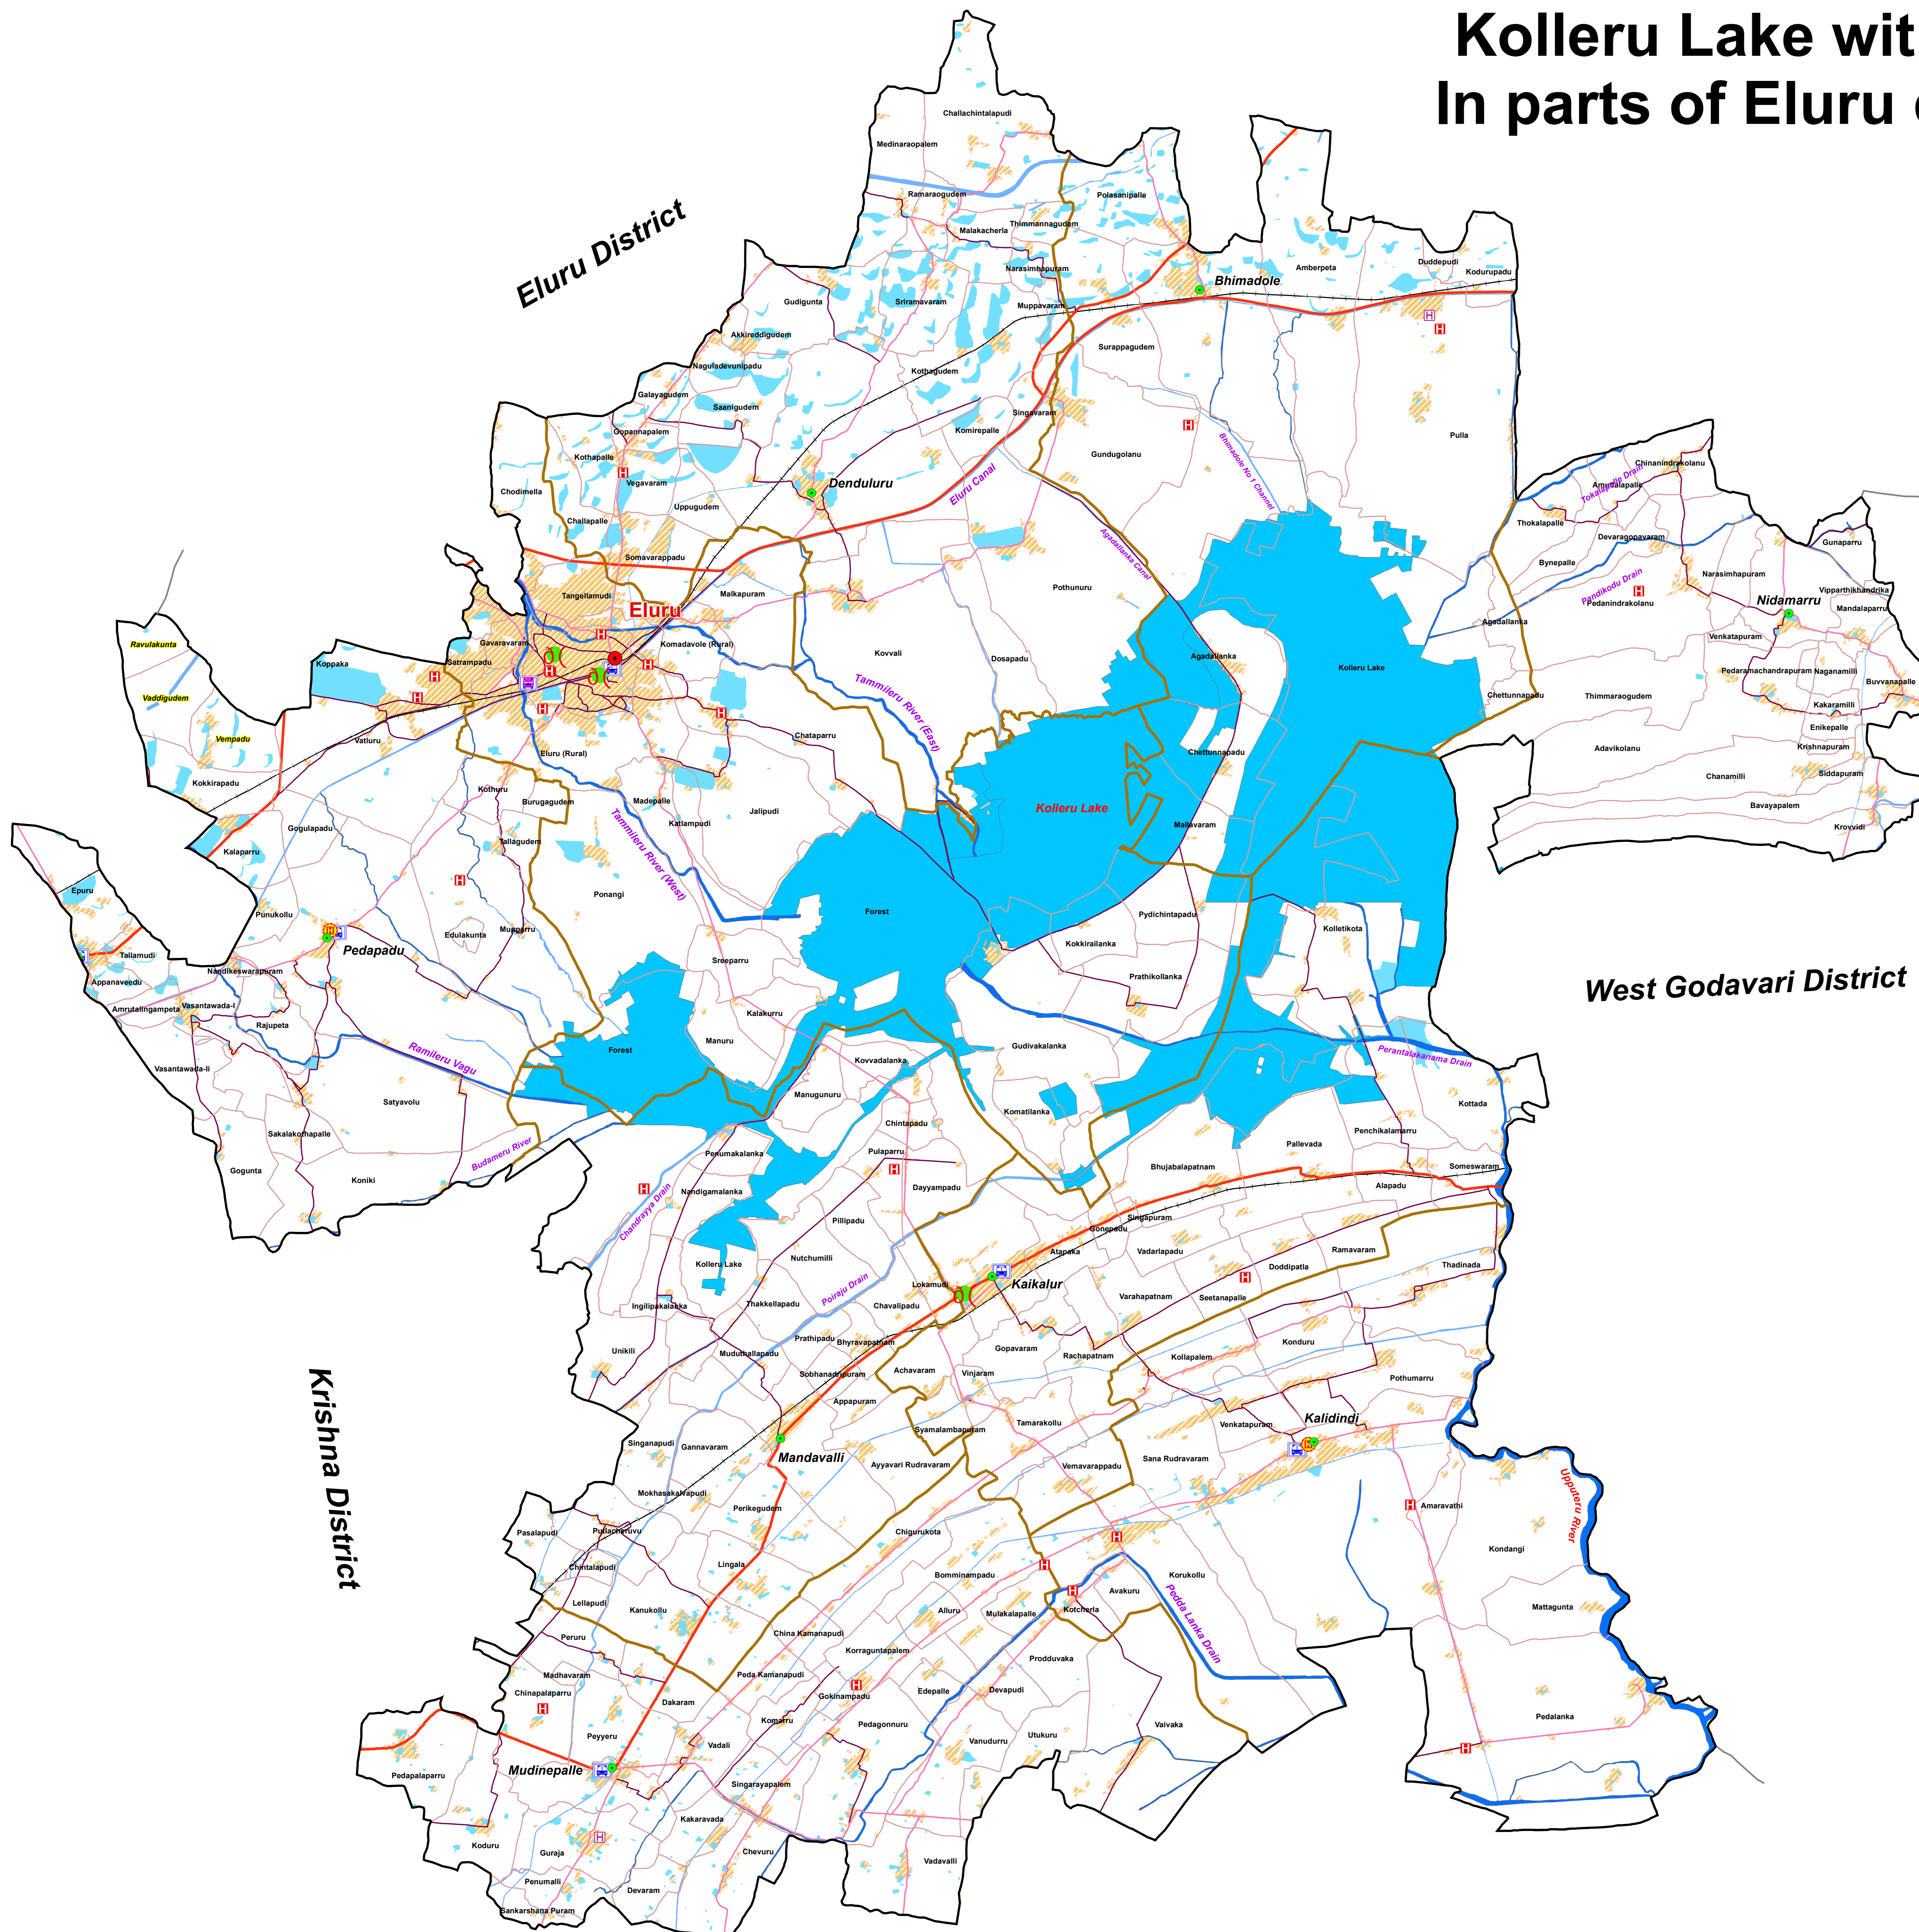

Kolleru Lake with Surrounding Mandals In parts of Eluru district, Andhra Pradesh.

Legend

-  Mandal Headquarter
-  District Headquarter
-  Bus Station
-  Bus Depo
-  Rythu Bazar
-  Primary Health Centres
-  PHC Proposed for BPHU
-  PHC Identified for BPHU
-  Government General Hospital
-  Railway line
-  District Road
-  National Highway
-  State Highway
-  Kolleru lake
-  Canal
-  Reservoir / Tanks
-  River
-  Built up
-  Village Boundary
-  Mandal Boundary
-  Kolleru Surrounding Mandals Boundary

0 0.5 1 Km